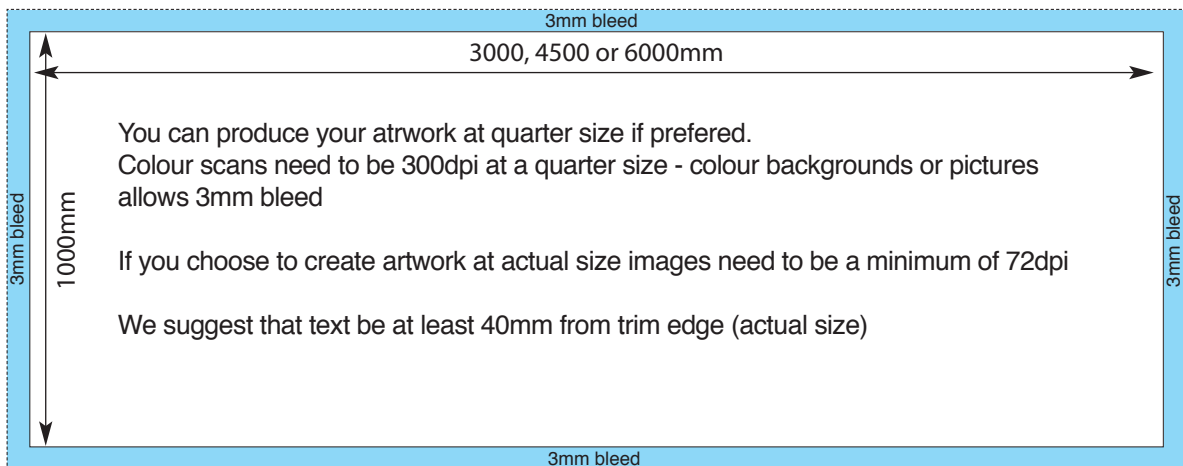

banner frame

DATASHEET

banner frame

simply the best - easy to put up - heavy duty robust steel frame for frequent outdoor use - at an exceptional price - breaks down into small pieces for ease of transport and storage - no tools required - banner fits to frame with bungies supplied - ground pegs supplied - frames white

template and artwork guide

PRINT IT 24
seven

08700 555 247

print-it-247.com • info@print-it-247.co.uk

units 34, 35 & 36 • saffron court

southfields business park • laindon • essex • SS15 6SS